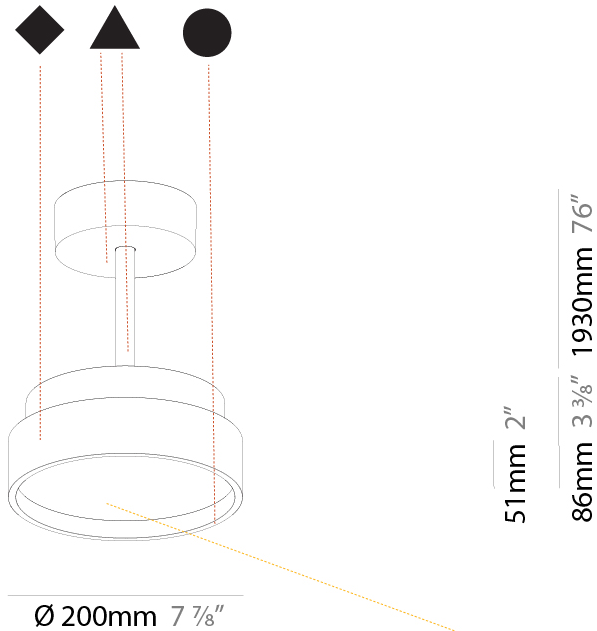

GENERAL

Series: Sign Diva Tube
Subseries: Sign Diva Tube Korona
Brand: Prolicht
Division: Architectural
Mounting Type: Suspension
Mounting Location: Ceiling
Subcategory: Pendant

PHYSICAL

Shape: Round
Diameter (mm): 200
Diameter (in): 7 7/8"
Height (mm): 86
Height (in): 3 3/8"
Max. Overall Height (mm): 2016
Max. Overall Height (in): 79 3/8"
Light Distribution: Direct
Weight (kg): 1.789
Weight (lbs): 3.944
Diffuser: PMMA - Opal / Micro-Prism / Sparkling Secret / Vintage Industrial
Fixture Finish: SSR / BKV / CWI / CRY / HAB / UFT / ITA / RUA / FTG / MYG / LOD / PUS / FRO / FUP / KIA / POP / BLS / SPG / MEY / GOH / GUM / CHC / COM / ABZ / JAG / OBR / MOS / ROR
Fixture Material: Extruded Aluminum / Steel

ELECTRICAL

Lamp Type: LED (Zhaga Standard)
Input Wattage (W): 10
Dimming: Tri-Mode (Non-Dimming and Phase Dimming (120Vac only) and 0-10V Dimming)
Driver Included: Yes
Driver Location: Integrated
Driver Type: Constant Current - Universal
Driver Class: Class 2
Input Voltage (V): 120 - 277
Constant Current (MA): 350

LED

Color Temperature (°K): 2700 / 3000 / 3500 / 4000
Max. Delivered Lumen (lm): 836 / 895 / 903 / 921
Nominal Lumen (lm): 1280 / 1370 / 1382 / 1410
CRI: >90 CRI
Lamp Life (hrs): 50000

OPTICAL

RATINGS AND CERTIFICATIONS

Certified By: Certified for North American Standards
IP rating: IP20