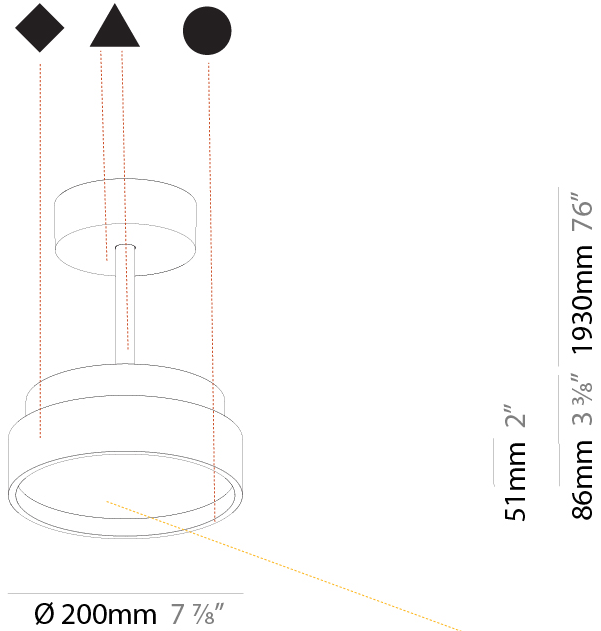

GENERAL

Series: Sign Diva Tube
Subseries: Sign Diva Tube Korona
Brand: Prolicht
Division: Architectural
Mounting Type: Suspension
Mounting Location: Ceiling
Subcategory: Pendant

PHYSICAL

Shape: Round
Diameter (mm): 200
Diameter (in): 7 7/8"
Height (mm): 86
Height (in): 3 3/8"
Max. Overall Height (mm): 2016
Max. Overall Height (in): 79 3/8"
Light Distribution: Direct
Weight (kg): 1.789
Weight (lbs): 3.944
Diffuser: PMMA - Opal / Micro-Prism / Sparkling Secret / Vintage Industrial
Fixture Finish: SSR / BKV / CWI / CRY / HAB / UFT / ITA / RUA / FTG / MYG / LOD / PUS / FRO / FUP / KIA / POP / BLS / SPG / MEY / GOH / GUM / CHC / COM / ABZ / JAG / OBR / MOS / ROR
Fixture Material: Extruded Aluminum / Steel

ELECTRICAL

Lamp Type: LED (Zhaga Standard)
Input Wattage (W): 10
Dimming: Tri-Mode (Non-Dimming and Phase Dimming (120Vac only) and 0-10V Dimming)
Driver Included: Yes
Driver Location: Integrated
Driver Type: Constant Current - Universal
Driver Class: Class 2
Input Voltage (V): 120 - 277
Constant Current (MA): 350

LED

Color Temperature (°K): 2700 / 3000 / 3500 / 4000
Max. Delivered Lumen (lm): 836 / 895 / 903 / 921
Nominal Lumen (lm): 1280 / 1370 / 1382 / 1410
CRI: >90 CRI
Lamp Life (hrs): 50000

OPTICAL

RATINGS AND CERTIFICATIONS

Certified By: Certified for North American Standards
IP rating: IP20